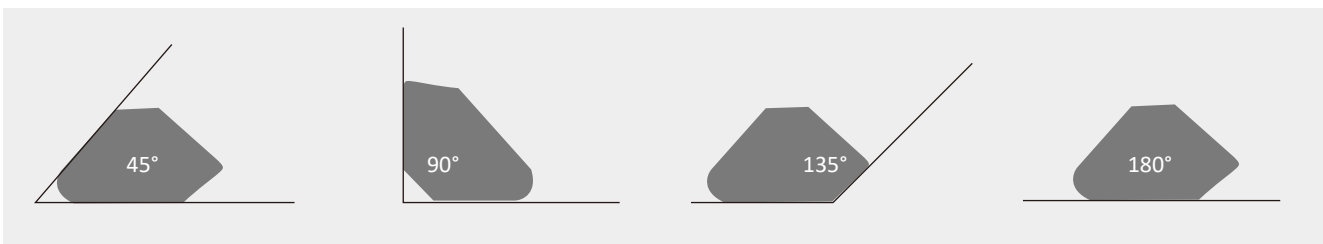

Standard (Always on) Welding Magnets

• Arrow Magnetic Welding Angle

SPECIFICATIONS

Model	Powerful Magnets	Angle Range	Sizes (L*W*H)	Net Weight
CPA-11.3	11.3 kg(25 lb)	45°/90°/135°/180°	120*84*14 mm	330 g
CPA-22.7	22.7 kg(50 lb)	45°/90°/135°/180°	156*103*17 mm	630 g
CPA-34	34 kg(75 lb)	45°/90°/135°/180°	190*122*25 mm	1080 g
CPA-45.4	45.4 kg(100 lb)	45°/90°/135°/180°	212*142*25 mm	1550 g

• **Multi-Angle Welding Magnet**

SPECIFICATIONS

Model	Powerful Magnets	Angle Range	Size	Net Weight
CPM-11.3	11.3 kg(25 lb)	30°/45°/60°/75°/90°/120°	97*64*14 mm	280 g
CPM-22.7	22.7 kg(50 lb)	30°/45°/60°/75°/90°/120°	119*97*17 mm	550 g
CPM-34	34 kg(75 lb)	30°/45°/60°/75°/90°/120°	145*110*25 mm	1000 g

SPECIFICATIONS

Model	Powerful Magnets	Angle Range	Size	Net Weight
CPM-55	55 kg(121 lb)	30°/45°/60°/75°/90°/120°	120*102*75*20 mm	850 g
CPM-75	75 kg(165 lb)	30°/45°/60°/75°/90°/120°	150*125*100*30 mm	1350 g

• **Mini Welding Magnet**

SPECIFICATIONS

Model	Powerful Magnets	Angle Range	Size	Net Weight
CPA-4	4 kg(9 lb)	45°/90°/135°/180°	72*43*12 mm	100 g

• **Outside Corner Welding Magnet**

SPECIFICATIONS

Model	Powerful Magnets	Angle Range	Size	Net Weight
Right Angle-9	9 kg(20 lb)	30°/60°/90°	84*53*16 mm	133 g
Bevel Angle-9	9 KG(20 lb)	15°/45°/60°/90°/240°	95*83*16 mm	176 g