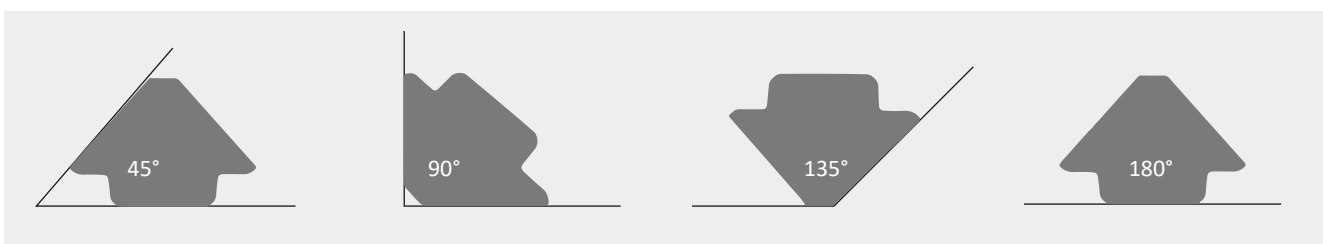

Standard (Always on) Welding Magnets

• Arrow Magnetic Welding Angle

SPECIFICATIONS

Model	Powerful Magnets	Angle Range	Sizes (L*W*H)	Net Weight
CPA-11.3	11.3 kg(25 lb)	45°/90°/135°/180°	120*84*14 mm	330 g
CPA-22.7	22.7 kg(50 lb)	45°/90°/135°/180°	156*103*17 mm	630 g
CPA-34	34 kg(75 lb)	45°/90°/135°/180°	190*122*25 mm	1080 g
CPA-45.4	45.4 kg(100 lb)	45°/90°/135°/180°	212*142*25 mm	1550 g

SPECIFICATIONS

Model	Powerful Magnets	Angle Range	Size	Net Weight
CPA-25	25 kg(55 lb)	45°/90°/135°/180°	120*81*15 mm	400 g
CPA-55	34 kg(75 lb)	45°/90°/135°/180°	163*110*20 mm	860 g
CPA-75	45.4 kg(100 lb)	45°/90°/135°/180°	198*132*26 mm	1420 g

• **Multi-Angle Welding Magnet**

SPECIFICATIONS

Model	Powerful Magnets	Angle Range	Size	Net Weight
CPM-11.3	11.3 kg(25 lb)	30°/45°/60°/75°/90°/120°	97*64*14 mm	280 g
CPM-22.7	22.7 kg(50 lb)	30°/45°/60°/75°/90°/120°	119*97*17 mm	550 g
CPM-34	34 kg(75 lb)	30°/45°/60°/75°/90°/120°	145*110*25 mm	1000 g

SPECIFICATIONS

Model	Powerful Magnets	Angle Range	Size	Net Weight
CPM-55	55 kg(121 lb)	30°/45°/60°/75°/90°/120°	120*102*75*20 mm	850 g
CPM-75	75 kg(165 lb)	30°/45°/60°/75°/90°/120°	150*125*100*30 mm	1350 g