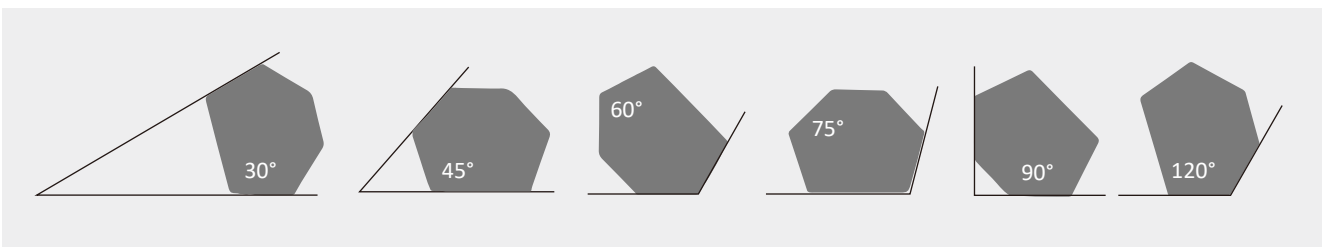

Standard (Always on) Welding Magnets

• Arrow Magnetic Welding Angle

SPECIFICATIONS

Model	Powerful Magnets	Angle Range	Sizes (L*W*H)	Net Weight
CPA-11.3	11.3 kg(25 lb)	45°/90°/135°/180°	120*84*14 mm	330 g
CPA-22.7	22.7 kg(50 lb)	45°/90°/135°/180°	156*103*17 mm	630 g
CPA-34	34 kg(75 lb)	45°/90°/135°/180°	190*122*25 mm	1080 g
CPA-45.4	45.4 kg(100 lb)	45°/90°/135°/180°	212*142*25 mm	1550 g

SPECIFICATIONS

Model	Powerful Magnets	Angle Range	Size	Net Weight
CPA-25	25 kg(55 lb)	45°/90°/135°/180°	120*81*15 mm	400 g
CPA-55	34 kg(75 lb)	45°/90°/135°/180°	163*110*20 mm	860 g
CPA-75	45.4 kg(100 lb)	45°/90°/135°/180°	198*132*26 mm	1420 g

• **Multi-Angle Welding Magnet**

SPECIFICATIONS

Model	Powerful Magnets	Angle Range	Size	Net Weight
CPM-11.3	11.3 kg(25 lb)	30°/45°/60°/75°/90°/120°	97*64*14 mm	280 g
CPM-22.7	22.7 kg(50 lb)	30°/45°/60°/75°/90°/120°	119*97*17 mm	550 g
CPM-34	34 kg(75 lb)	30°/45°/60°/75°/90°/120°	145*110*25 mm	1000 g

SPECIFICATIONS

Model	Powerful Magnets	Angle Range	Size	Net Weight
CPM-55	55 kg(121 lb)	30°/45°/60°/75°/90°/120°	120*102*75*20 mm	850 g
CPM-75	75 kg(165 lb)	30°/45°/60°/75°/90°/120°	150*125*100*30 mm	1350 g