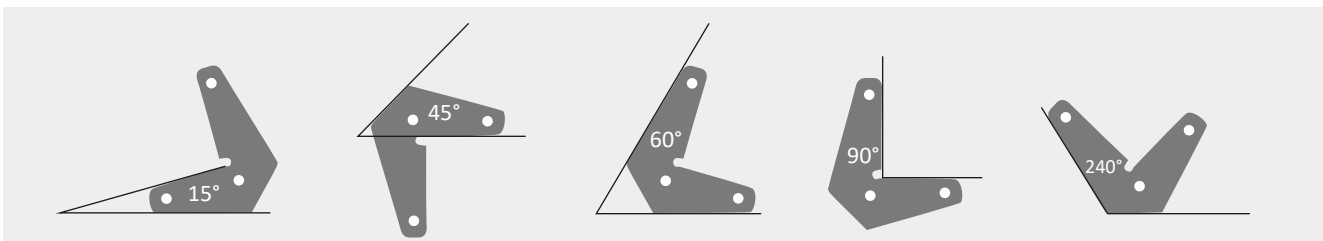

• **Multi-Angle Welding Magnet**

SPECIFICATIONS

Model	Powerful Magnets	Angle Range	Size	Net Weight
CPM-11.3	11.3 kg(25 lb)	30°/45°/60°/75°/90°/120°	97*64*14 mm	280 g
CPM-22.7	22.7 kg(50 lb)	30°/45°/60°/75°/90°/120°	119*97*17 mm	550 g
CPM-34	34 kg(75 lb)	30°/45°/60°/75°/90°/120°	145*110*25 mm	1000 g

SPECIFICATIONS

Model	Powerful Magnets	Angle Range	Size	Net Weight
CPM-55	55 kg(121 lb)	30°/45°/60°/75°/90°/120°	120*102*75*20 mm	850 g
CPM-75	75 kg(165 lb)	30°/45°/60°/75°/90°/120°	150*125*100*30 mm	1350 g

• **Mini Welding Magnet**

SPECIFICATIONS

Model	Powerful Magnets	Angle Range	Size	Net Weight
CPA-4	4 kg(9 lb)	45°/90°/135°/180°	72*43*12 mm	100 g

• **Outside Corner Welding Magnet**

SPECIFICATIONS

Model	Powerful Magnets	Angle Range	Size	Net Weight
Right Angle-9	9 kg(20 lb)	30°/60°/90°	84*53*16 mm	133 g
Bevel Angle-9	9 KG(20 lb)	15°/45°/60°/90°/240°	95*83*16 mm	176 g

SPECIFICATIONS

Model	Powerful Magnets	Basic Diameter	Height	Net Weight
CPMT-30	30 kg(66 lb)	80 mm	140 mm	720 g
CPTT-30	30 kg(66 lb)	85 mm	160 mm	650 g

• **Adjustable Welding Magnet**

SPECIFICATIONS

Model	Powerful Magnets	Angle Range	Size
Adjustable-100	100 kg(220 lb)	0-180°	85*65*24 mm